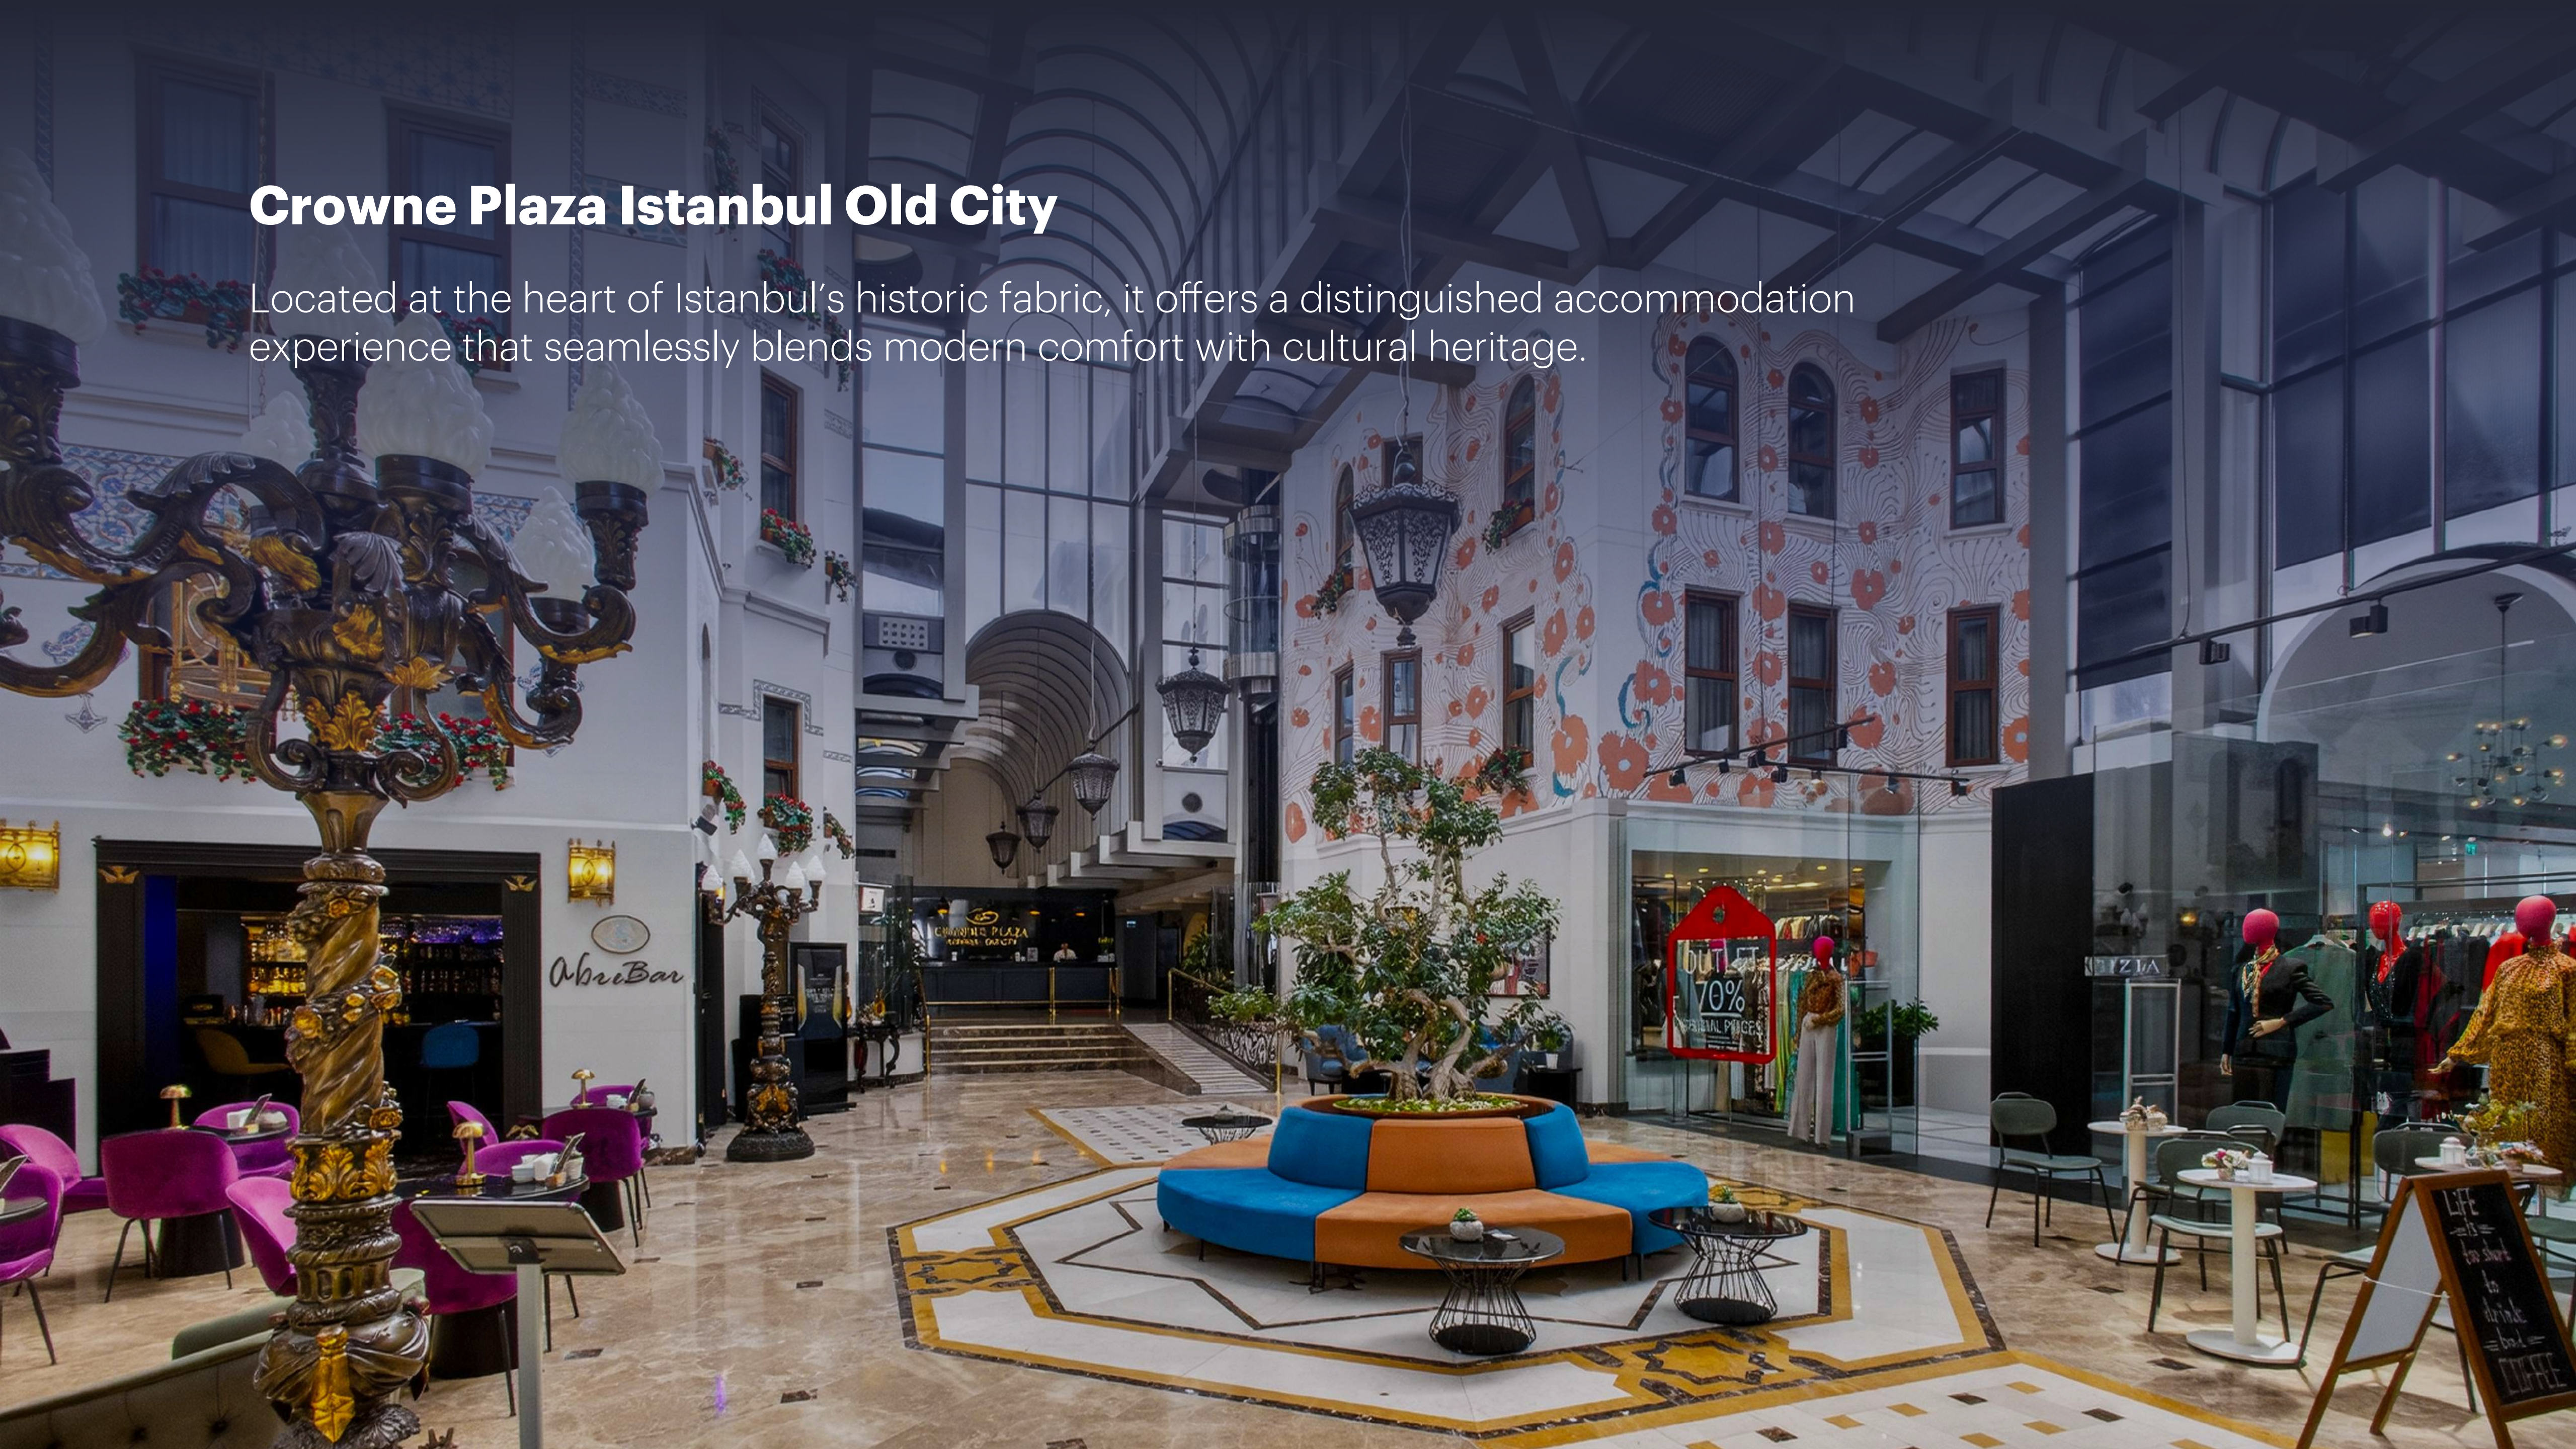

CROWNE PLAZA®

— BY IHG —

ISTANBUL - OLD CITY

A Timeless Stay in Istanbul's Memory

STAY AT THE HOTEL

WHERE

HISTORY MEETS

LUXURY

CROWNE PLAZA[®]

— BY IHG —

ISTANBUL - OLD CITY

Designed by Architect Kemaleddin Bey and formerly known as the Harikzedegân and Tayyare Apartments, this distinctive building carries its rich heritage into the present day with a contemporary approach to hospitality.

With its proximity to the Historic Peninsula, elegant rooms, gastronomic venues, and event facilities, it offers guests a privileged Istanbul experience.

1925 | *Crowne Plaza Istanbul Old City*

Crowne Plaza Istanbul Old City

Located at the heart of Istanbul's historic fabric, it offers a distinguished accommodation experience that seamlessly blends modern comfort with cultural heritage.

Rooms & Suites

A Serene Stay Within Istanbul's Rich Heritage